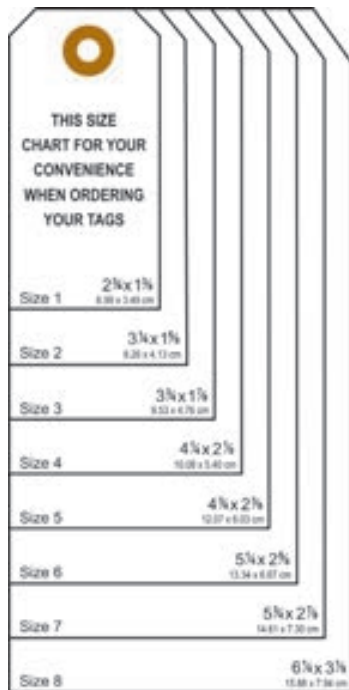

## Shipping Tags

Product Code	Description	Quantity / Case
EMTGS004MA04IAT	#4 Shipping Tag 4-1/4" x 2-1/8" – Manilla Singles	1000
EMTGS005MA05IAT	#5 Shipping Tag 4-3/4" x 2-3/8" – Manilla Singles	1000
EMTGS006MA06IAT	#6 Shipping Tag 5-1/4" x 2-5/8" – Manilla Singles	1000
EMTGS008MA08IAT	#8 Shipping Tag 6-1/4" x 3-1/8" – Manilla Singles	1000
EMTGG014MA04IAT	#4 Shipping Tag 4-1/4" x 2-1/8" – Manilla Gangs	1000
EMTGG015MA05IAT	#5 Shipping Tag 4-3/4" x 2-3/8" – Manilla Gangs	1000
EMTGG016MA06IAT	#6 Shipping Tag 5-1/4" x 2-5/8" – Manilla Gangs	1000
EMTGG018MA08IAT	#8 Shipping Tag 6-1/4" x 3-1/8" – Manilla Gangs	1000
EMTGS004CR04IAT	#4 Shipping Tag 4-1/4" x 2-1/8" – Red Singles	1000
EMTGS005CR05IAT	#5 Shipping Tag 4-3/4" x 2-3/8" – Red Singles	1000
EMTGS006CR06IAT	#6 Shipping Tag 5-1/4" x 2-5/8" – Red Singles	1000
EMTGS008CR08IAT	#8 Shipping Tag 6-1/4" x 3-1/8" – Red Singles	1000
EMTGS004CB04IAT	#4 Shipping Tag 4-1/4" x 2-1/8" – Dark Blue Singles	1000
EMTGS005CB05IAT	#5 Shipping Tag 4-3/4" x 2-3/8" – Dark Blue Singles	1000
EMTGS006CB06IAT	#6 Shipping Tag 5-1/4" x 2-5/8" – Dark Blue Singles	1000
EMTGS008CB08IAT	#8 Shipping Tag 6-1/4" x 3-1/8" – Dark Blue Singles	1000
EMTGS004CW04IAT	#4 Shipping Tag 4-1/4" x 2-1/8" – White Singles	1000
EMTGS005CW05IAT	#5 Shipping Tag 4-3/4" x 2-3/8" – White Singles	1000
EMTGS006CW06IAT	#6 Shipping Tag 5-1/4" x 2-5/8" – White Singles	1000
EMTGS008CW08IAT	#8 Shipping Tag 6-1/4" x 3-1/8" – White Singles	1000
EMTGS004CY04IAT	#4 Shipping Tag 4-1/4" x 2-1/8" – Yellow Singles	1000
EMTGS005CY05IAT	#5 Shipping Tag 4-3/4" x 2-3/8" – Yellow Singles	1000
EMTGS006CY06IAT	#6 Shipping Tag 5-1/4" x 2-5/8" – Yellow Singles	1000
EMTGS008CY08IAT	#8 Shipping Tag 6-1/4" x 3-1/8" – Yellow Singles	1000